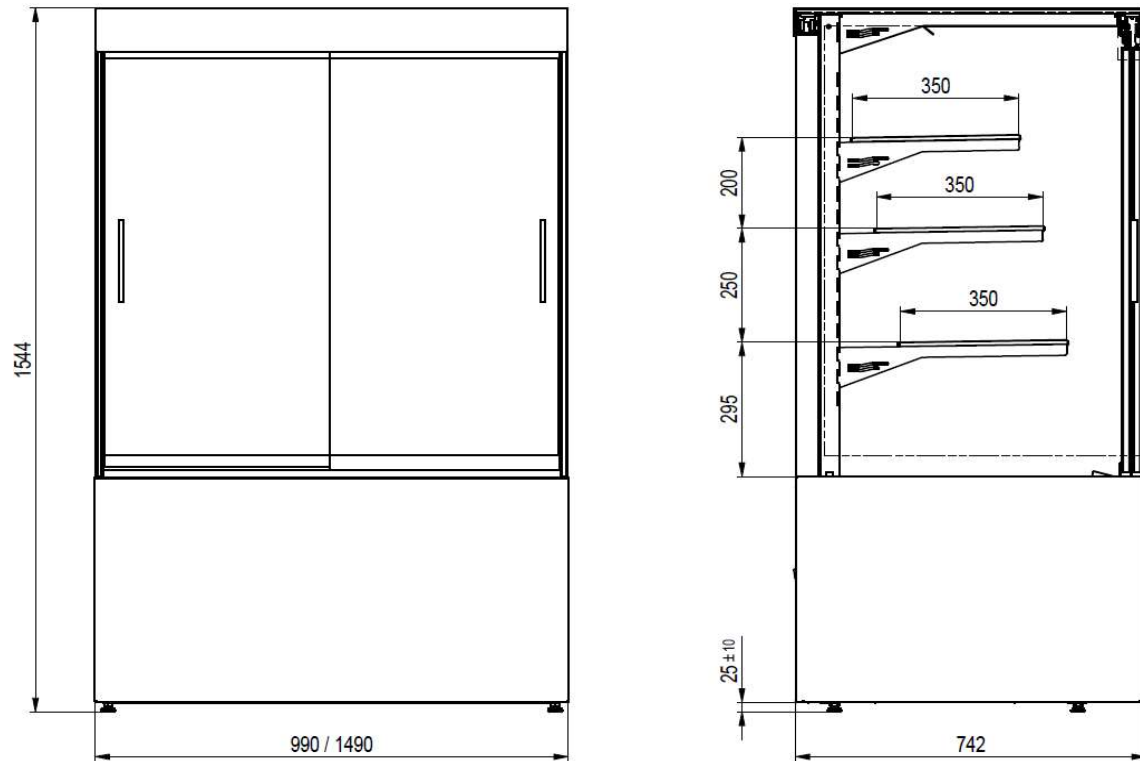

Model	Panorama 1000 High Self-service	Panorama 1500 High Self-service
Length (mm)	990	1490
Depth (mm)	735	735
Height (mm)	1544	1544
Display area (m2)	1,46	2,1
Temperature (°C)	+4/+8	+4/+8
Power (W)	180	506
Energy class	<b>C</b>	<b>C</b>
Cooler	R290	R290
Consumption (kWh/24h)	3,6	4,78
Voltage (V/Hz)	230/50	230/50
Weight (Kg)	219	264

4 shelves: